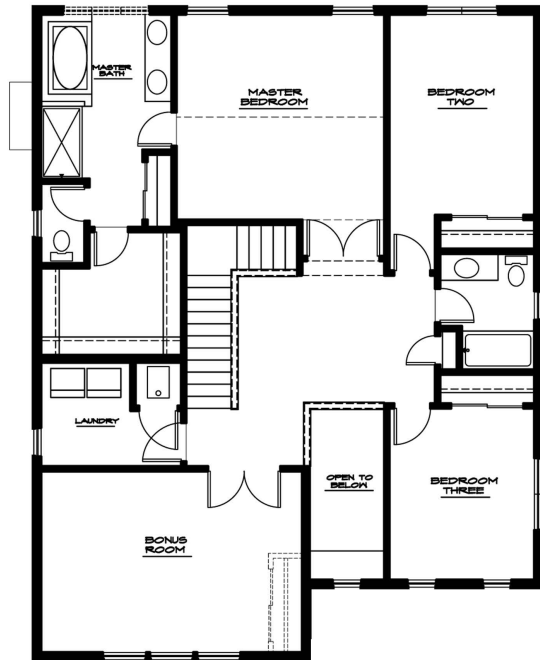

DYLAN HEIGHTS

•••••
The Juniper Plan
Elevation B
Showing Floor Plan C
2404 Square Feet
3 Bed/2.75 Bath/Bonus/Den
•••••

Upper Floor

Main Floor

DYLAN HEIGHTS

The Juniper Plan
Elevation C
2404 Square Feet