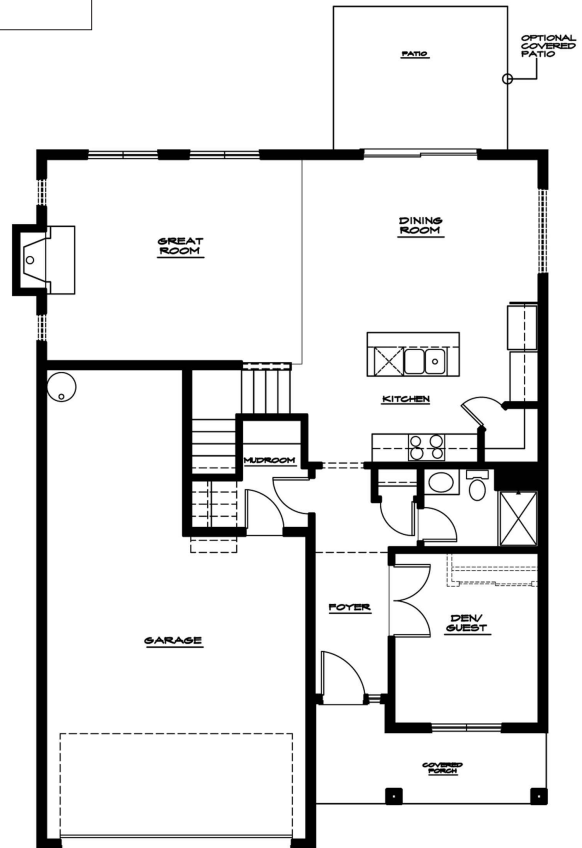

DYLAN HEIGHTS

•••••
The Juniper Plan
Elevation B
Showing Floor Plan C
2404 Square Feet
3 Bed/2.75 Bath/Bonus/Den
•••••

Upper Floor

Main Floor

DYLAN HEIGHTS

The Juniper Plan
Elevation C
2404 Square Feet