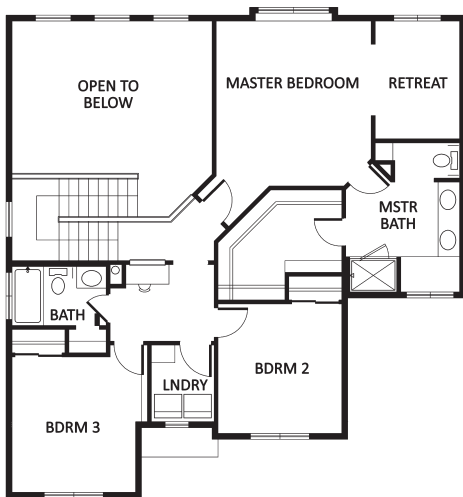

MOUNTAIN VIEW

Elegance set against a backdrop of beauty.

The Tahoma Plan - B
2616 Square Feet
5 Bed or 4 + Den /4 bath/Bonus/Retreat

Upper Floor

Lower Level

kendallhomesnw.com

KENDALL
• HOMES •

EXCELL  GROUP

The Tahoma - A
2616 Square Feet

The Tahoma Plan - C
2616 Square Feet